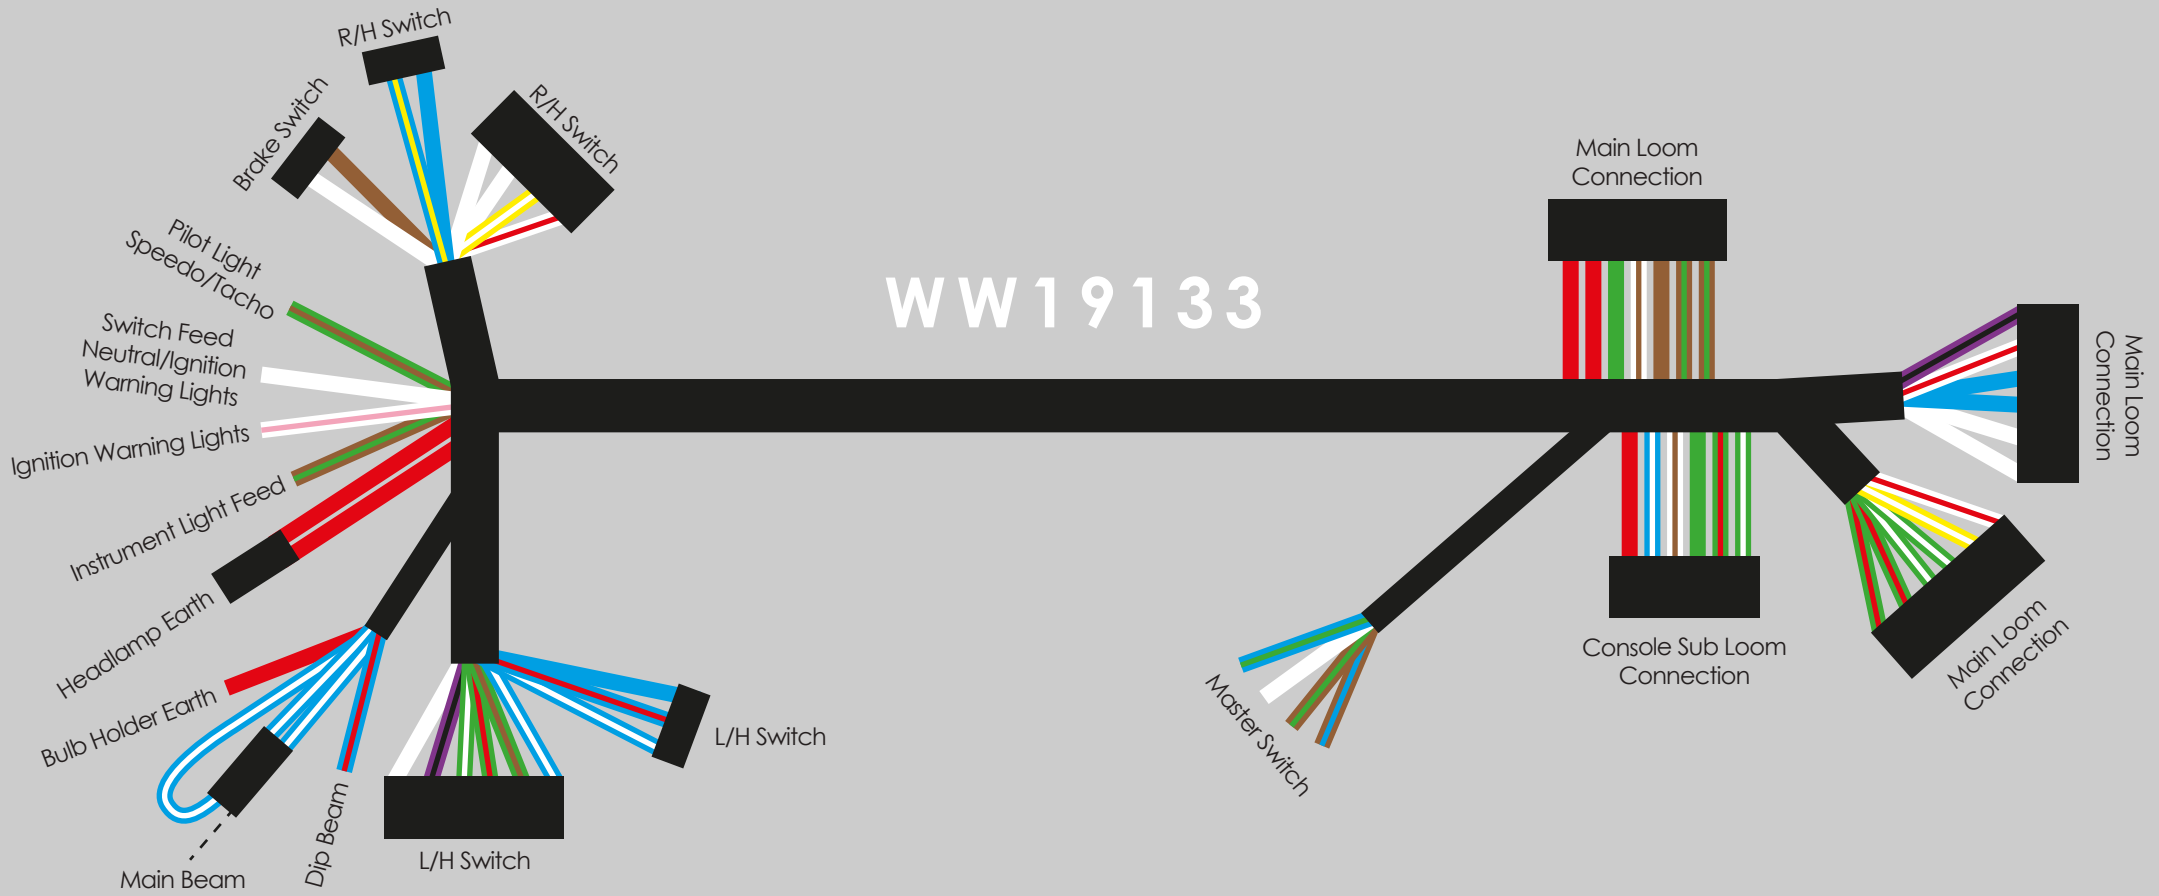

WW19133

NB. for detailed information please refer to OEM wiring schematic

## Colour Coded Wiring Loom Installation Plan

Lucas Part Number 06-6438 Norton Commando Mk3 Headlamp Harness

Authentic Classic Range